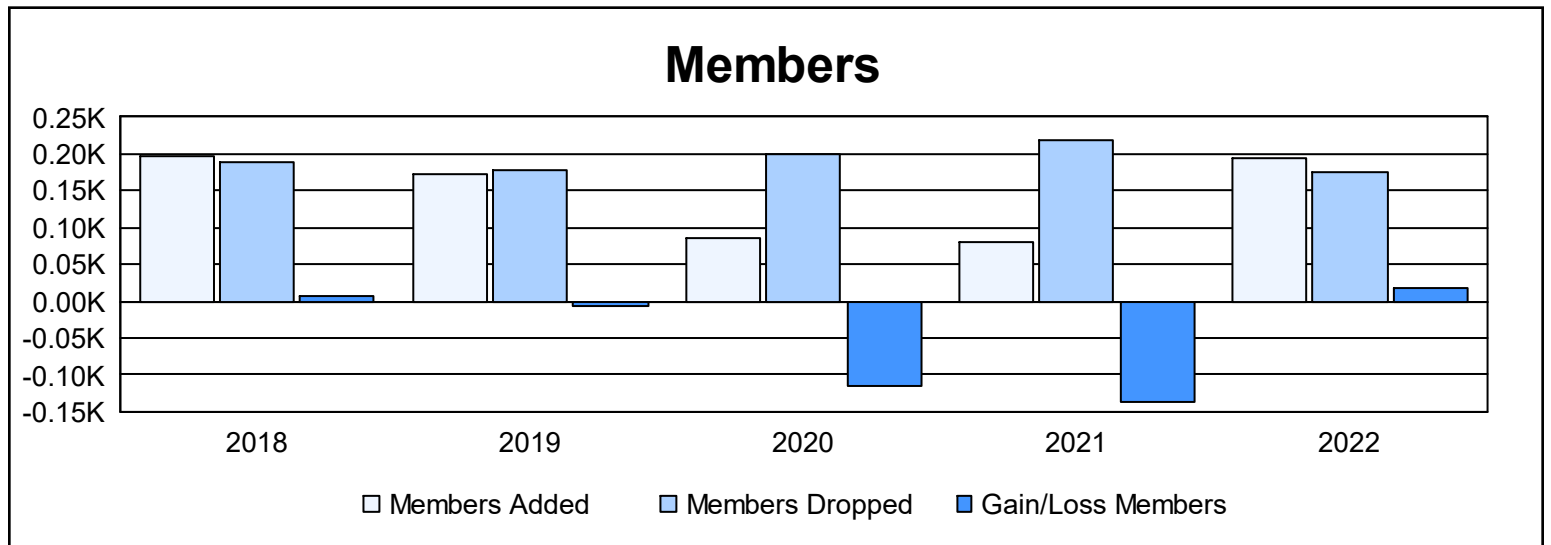

Year	New Clubs	Dropped Clubs	Gain/ Loss Clubs	New Members	Charter Members	Reinstate Members	Transfer Members	Total Member Added	Total Members Dropped	Gain/ Loss Members
2017-2018	1	0	1	157	28	6	6	197	190	7
2018-2019	0	1	-1	165	1	2	4	172	178	-6
2019-2020	0	2	-2	80	0	6	0	86	200	-114
2020-2021	0	2	-2	71	0	6	4	81	218	-137
2021-2022	0	2	-2	145	7	42	1	195	176	19
<b>Average</b>	<b>0</b>	<b>1</b>	<b>-1</b>	<b>124</b>	<b>7</b>	<b>12</b>	<b>3</b>	<b>146</b>	<b>192</b>	<b>-46</b>

### Membership Composition June 2022 Cumulative