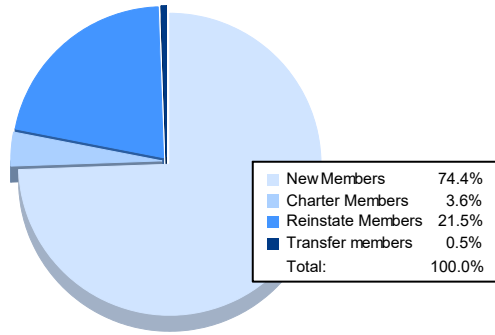

Year	New Clubs	Dropped Clubs	Gain/ Loss Clubs	New Members	Charter Members	Reinstate Members	Transfer Members	Total Member Added	Total Members Dropped	Gain/ Loss Members
2017-2018	1	0	1	157	28	6	6	197	190	7
2018-2019	0	1	-1	165	1	2	4	172	178	-6
2019-2020	0	2	-2	80	0	6	0	86	200	-114
2020-2021	0	2	-2	71	0	6	4	81	218	-137
2021-2022	0	2	-2	145	7	42	1	195	176	19
<b>Average</b>	<b>0</b>	<b>1</b>	<b>-1</b>	<b>124</b>	<b>7</b>	<b>12</b>	<b>3</b>	<b>146</b>	<b>192</b>	<b>-46</b>

### Membership Composition June 2022 Cumulative