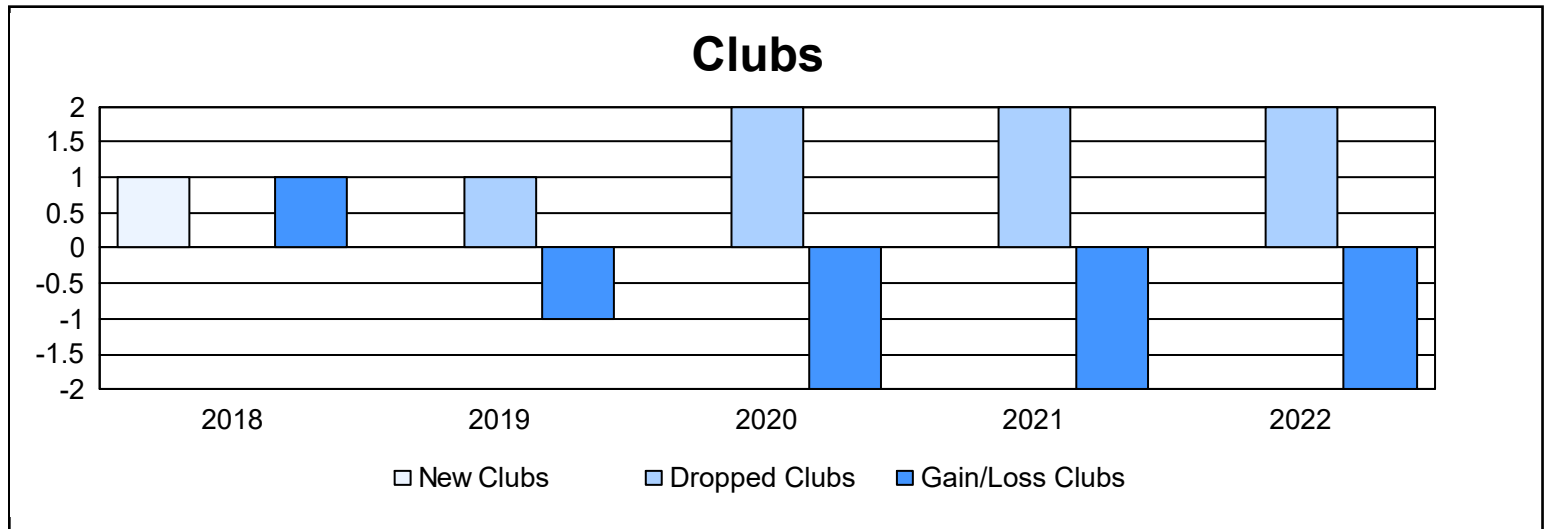

Year	New Clubs	Dropped Clubs	Gain/ Loss Clubs	New Members	Charter Members	Reinstate Members	Transfer Members	Total Member Added	Total Members Dropped	Gain/ Loss Members
2017-2018	1	0	1	157	28	6	6	197	190	7
2018-2019	0	1	-1	165	1	2	4	172	178	-6
2019-2020	0	2	-2	80	0	6	0	86	200	-114
2020-2021	0	2	-2	71	0	6	4	81	218	-137
2021-2022	0	2	-2	145	7	42	1	195	176	19
<b>Average</b>	<b>0</b>	<b>1</b>	<b>-1</b>	<b>124</b>	<b>7</b>	<b>12</b>	<b>3</b>	<b>146</b>	<b>192</b>	<b>-46</b>

### Membership Composition June 2022 Cumulative